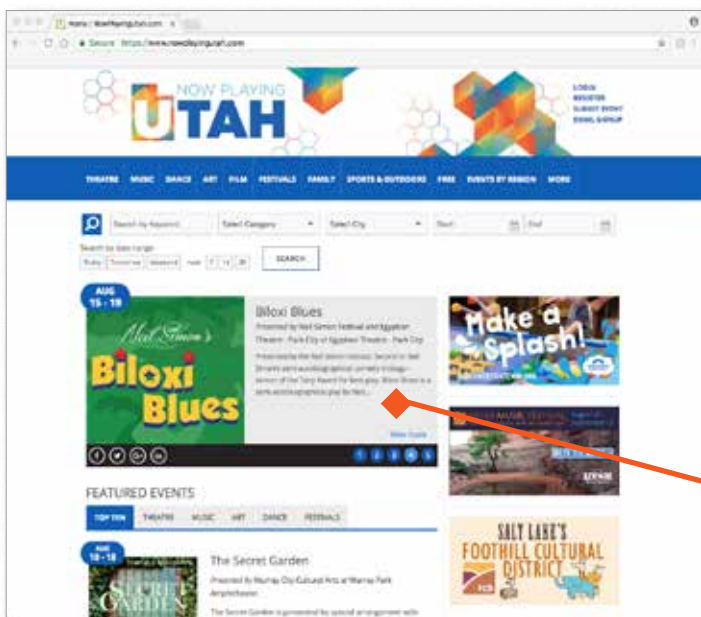

**Featured Video**

**Homepage Side Banner Ad**

**Premium Placement:  
Homepage Spotlight Event**

1 of 5 rotating spotlight events  
Event details pulled from NowPlayingUtah.com

**NOW PLAYING UTAH** Advertising Opportunities