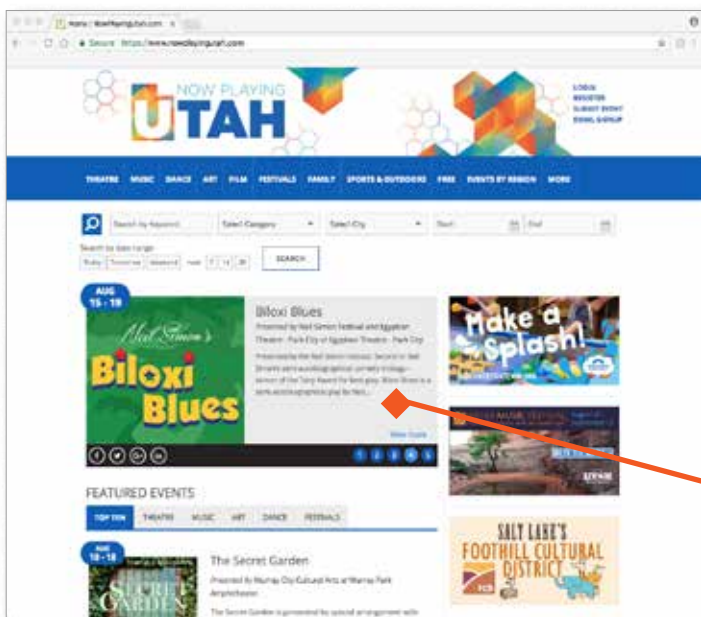

Featured Video

Homepage Side Banner Ad

**Premium Placement:
Homepage Spotlight Event**

1 of 5 rotating spotlight events
Event details pulled from NowPlayingUtah.com

NOW PLAYING UTAH Advertising Opportunities

Featured Events
2 spots available

BY THE NUMBERS

1.3 million unique annual visitors
116,000 annual monthly visitors

#1 city is SLC: 21.78%
#2 city is LA: 3.82%

73.39% are in UT
7.36% are in CA
1.91% are in ID
1.58% are in CO