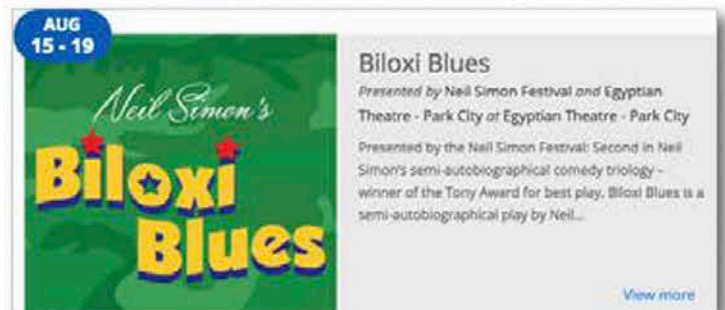

Featured Video

Homepage Side Banner Ad

**Premium Placement:
Homepage Spotlight Event**

1 of 5 rotating spotlight events
Event details pulled from NowPlayingUtah.com

NOW PLAYING
UTAH
Advertising Opportunities